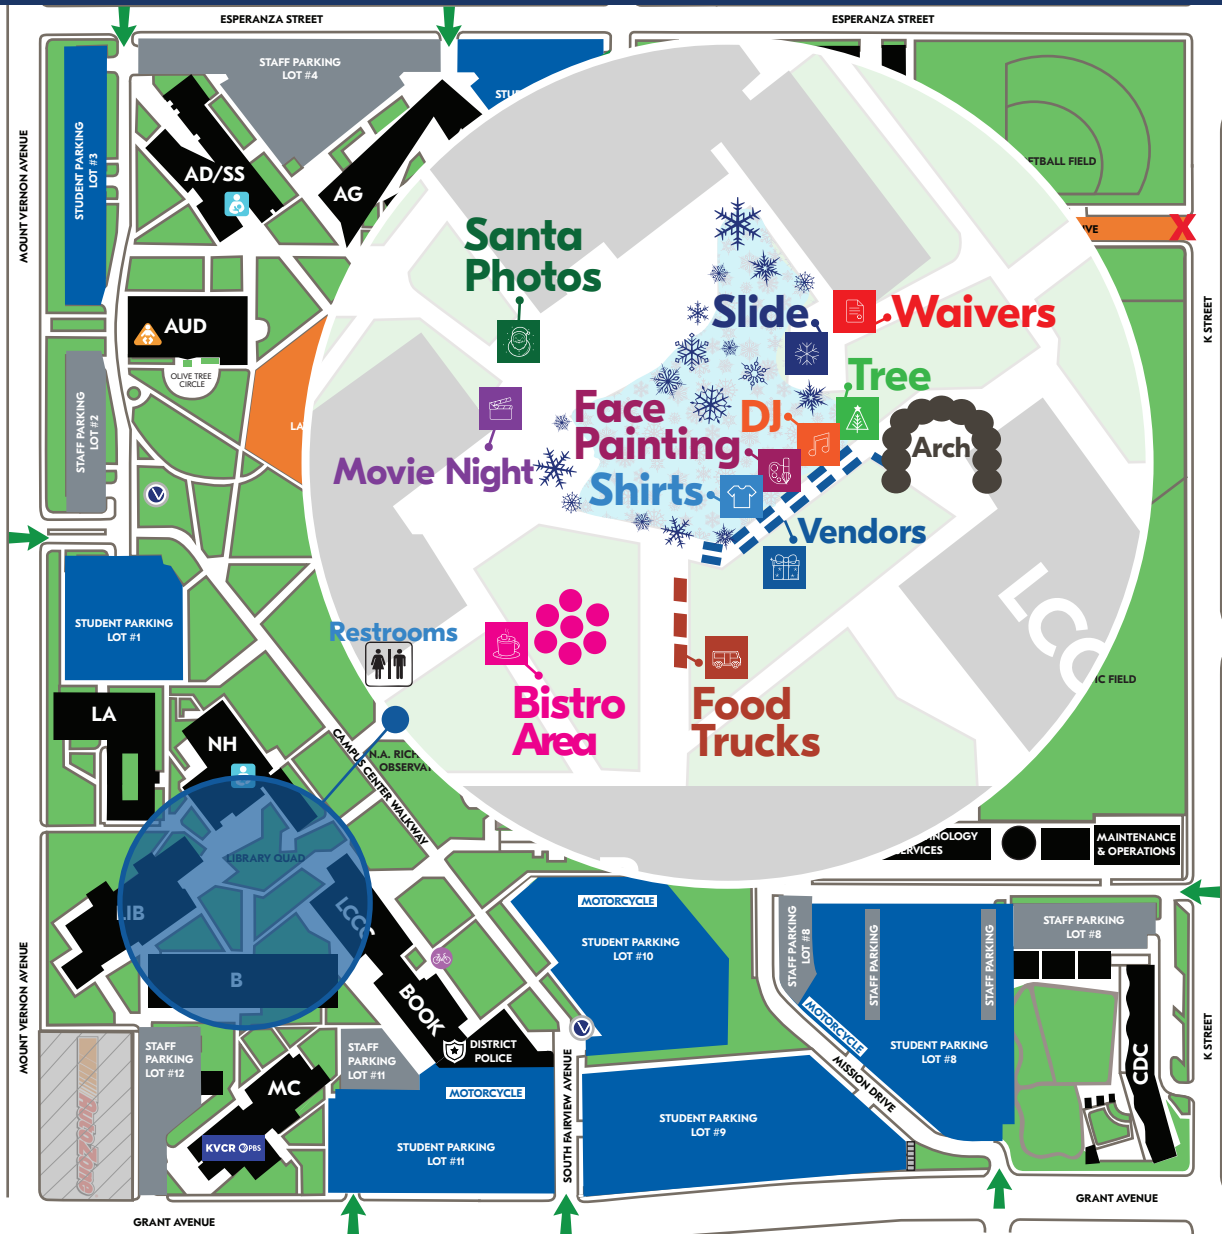

San Bernardino  
Valley College

# WINTERFEST

Building Symbols

<b>AD/SS</b> Administration/Student Services (Note: AD rooms are located in AD/SS)	<b>LA</b> Liberal Arts
<b>AG</b> Clara & Allen Gresham Art Gallery	<b>LCCC</b> Lois Carson Campus Center
<b>ART</b> Art Center	<b>LIB</b> Library
<b>AUD</b> Auditorium (AUD Restrooms - 2 Baby Changing Stations)	<b>MC</b> Media & Communications
<b>B</b> Business	<b>MCHS</b> Middle College High School
<b>BOOK</b> Bookstore	<b>NH</b> North Hall
<b>CDC</b> Child Development Center	<b>NH 329</b> - Lactation Room
<b>GT</b> Greek Theater	<b>PL</b> George F. Beattie Planetarium
<b>GYM</b> Gym	<b>PS</b> Physical Sciences
<b>HLS</b> Health & Life Sciences	<b>SHS</b> Student Health Center
	<b>T</b> Applied Technology
	<b>TRAN</b> Transportation Center

- Student Parking Lot Entrance
- Bike Racks
- Baby Changing Station
- Lactation Room