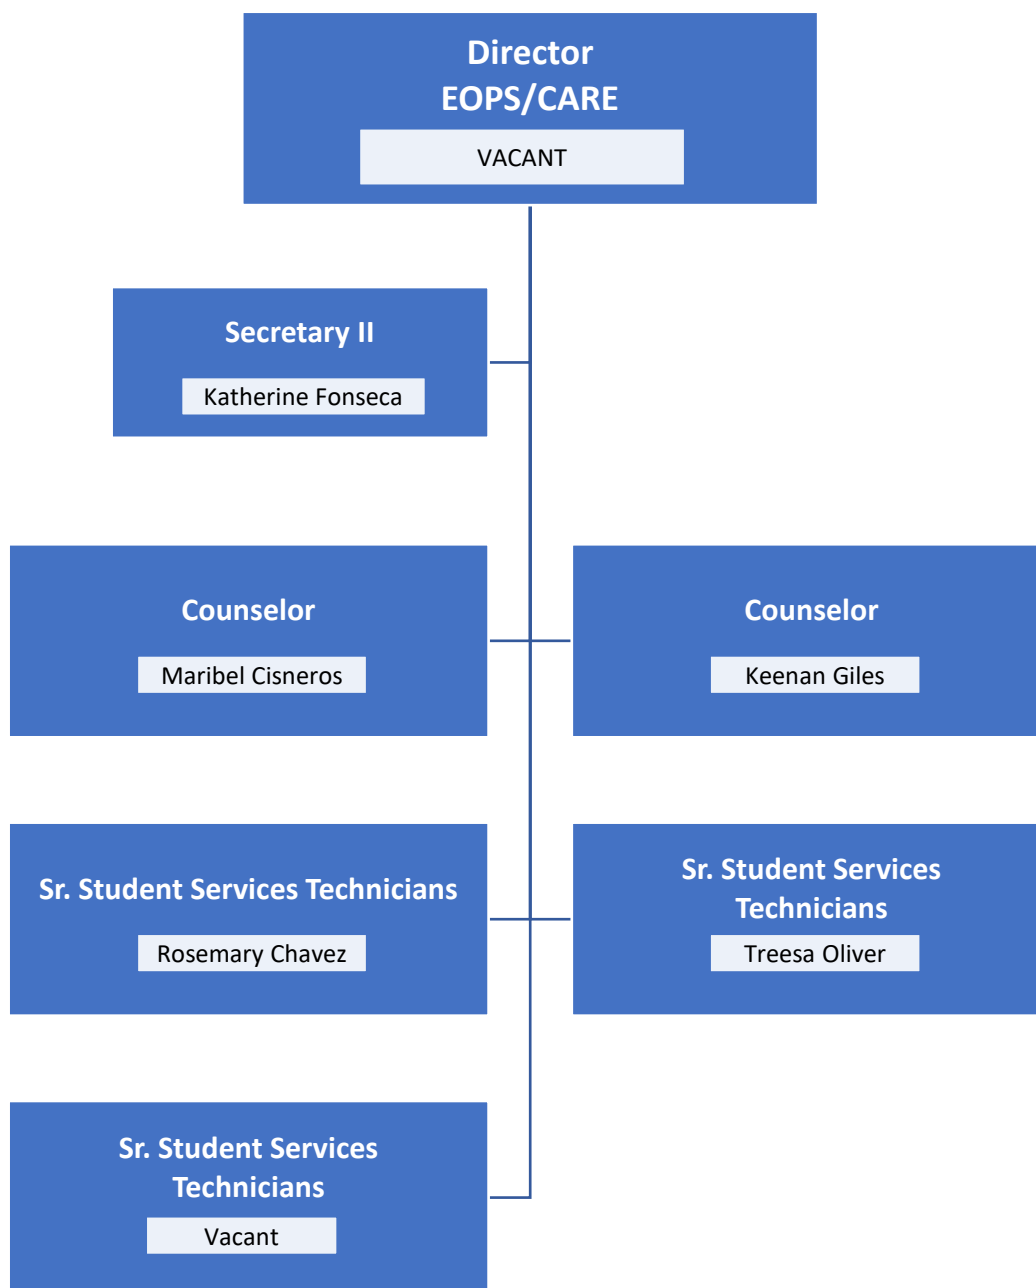

**Coordinator (Faculty)  
STAR Program/TRIO**

Deanne Rabon

**Secretary I**

Raina Okray  
(Secretary II working out of  
class)