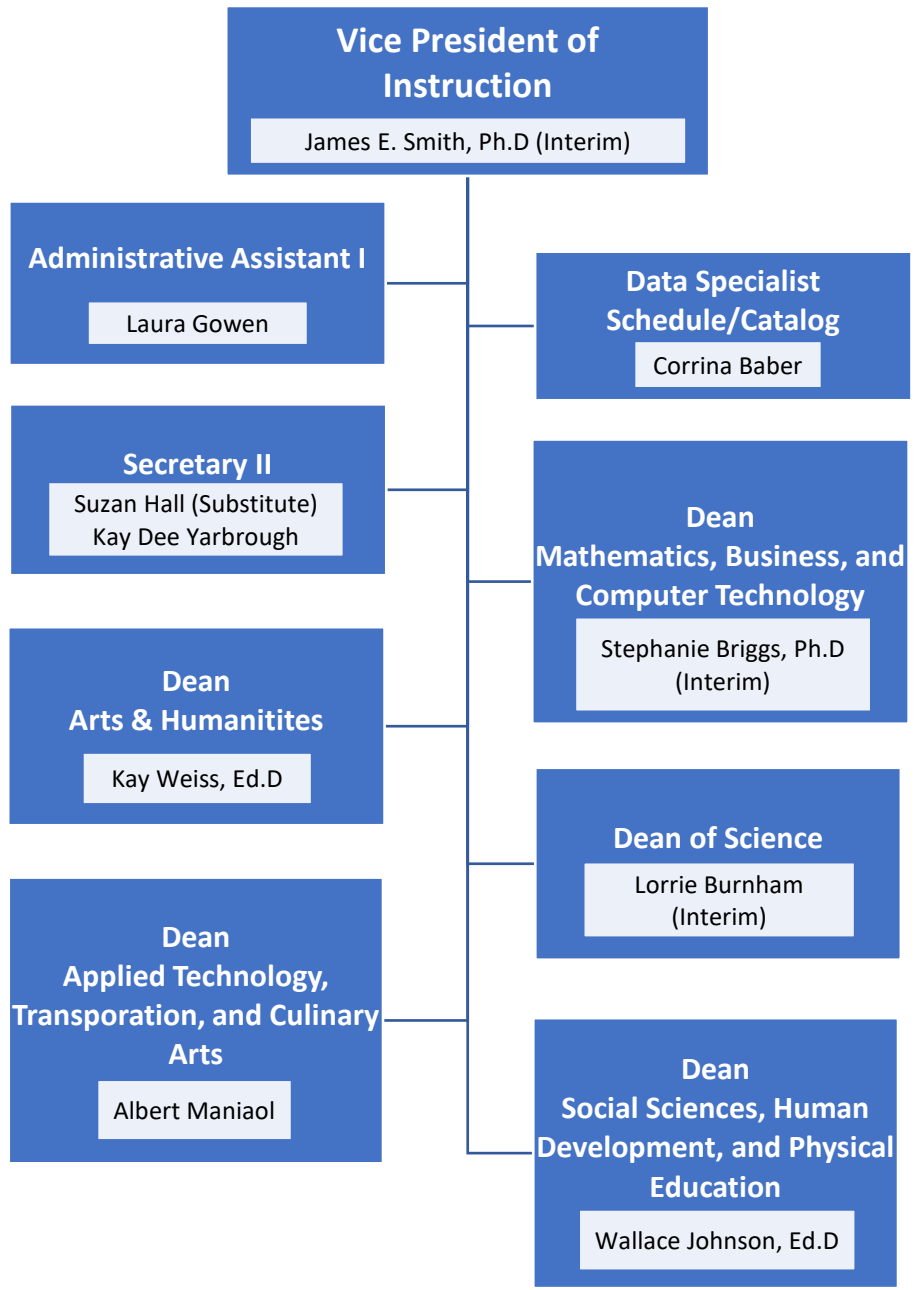

**Technology Support Specialist I**

Jonathan Flaa  
Manuel Rosales  
Vacant

**Dean  
Arts & Humanities**

Kay Weiss, Ed.D

**Faculty Chairs**

Mandi Batalo  
Leticia Hector  
Diane Hunter  
Kimberly Jefferson  
Jose Recinos  
Matie Scully