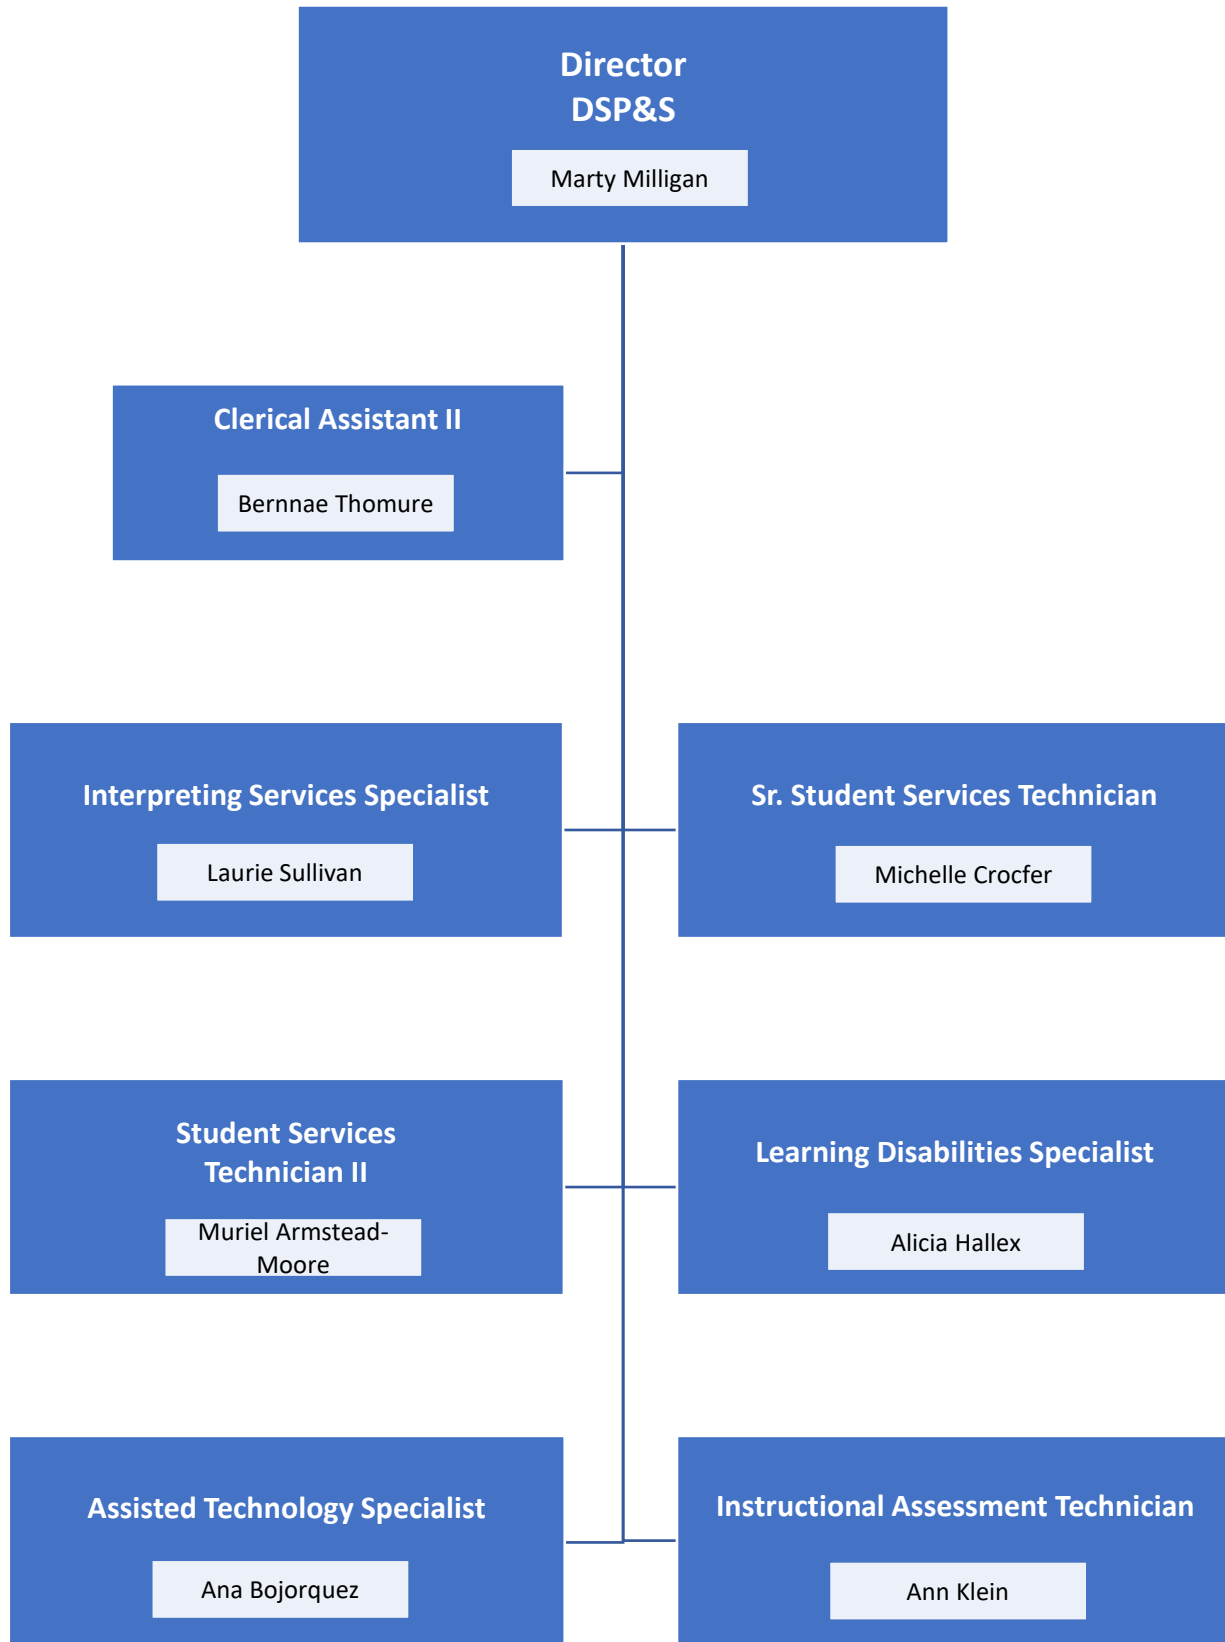

**Coordinator (Faculty)  
STAR Program/TRIO**

Deanne Rabon

**Secretary I**

Raina Okray  
(Secretary II working out of  
class)