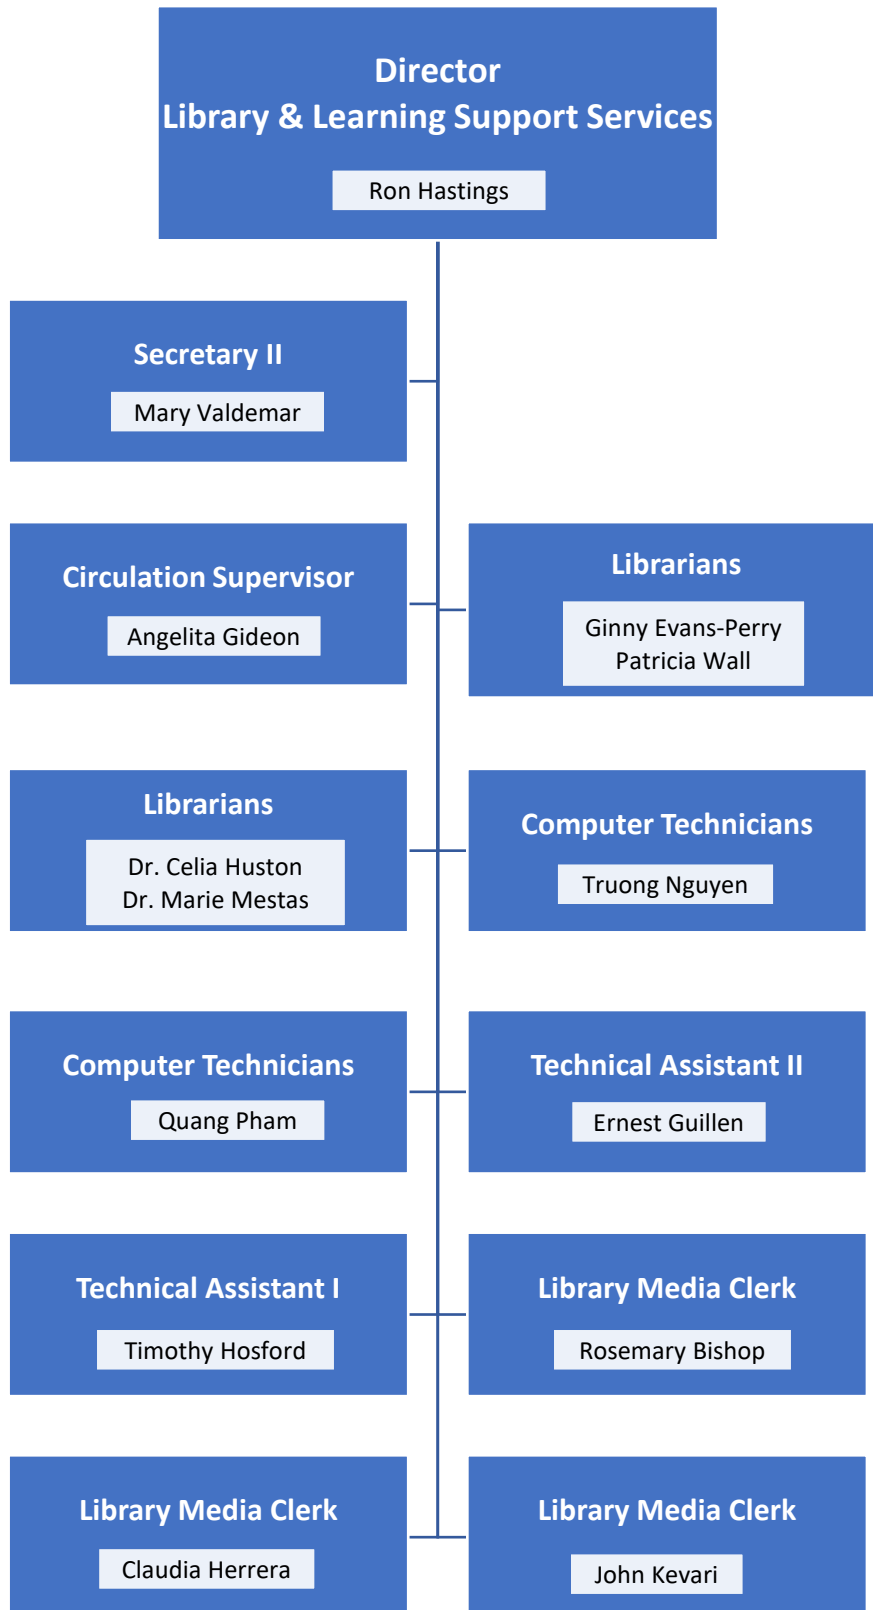

**Coordinator (Faculty)  
STAR Program/TRIO**

Deanne Rabon

**Secretary I**

Raina Okray  
(Secretary II working out of  
class)