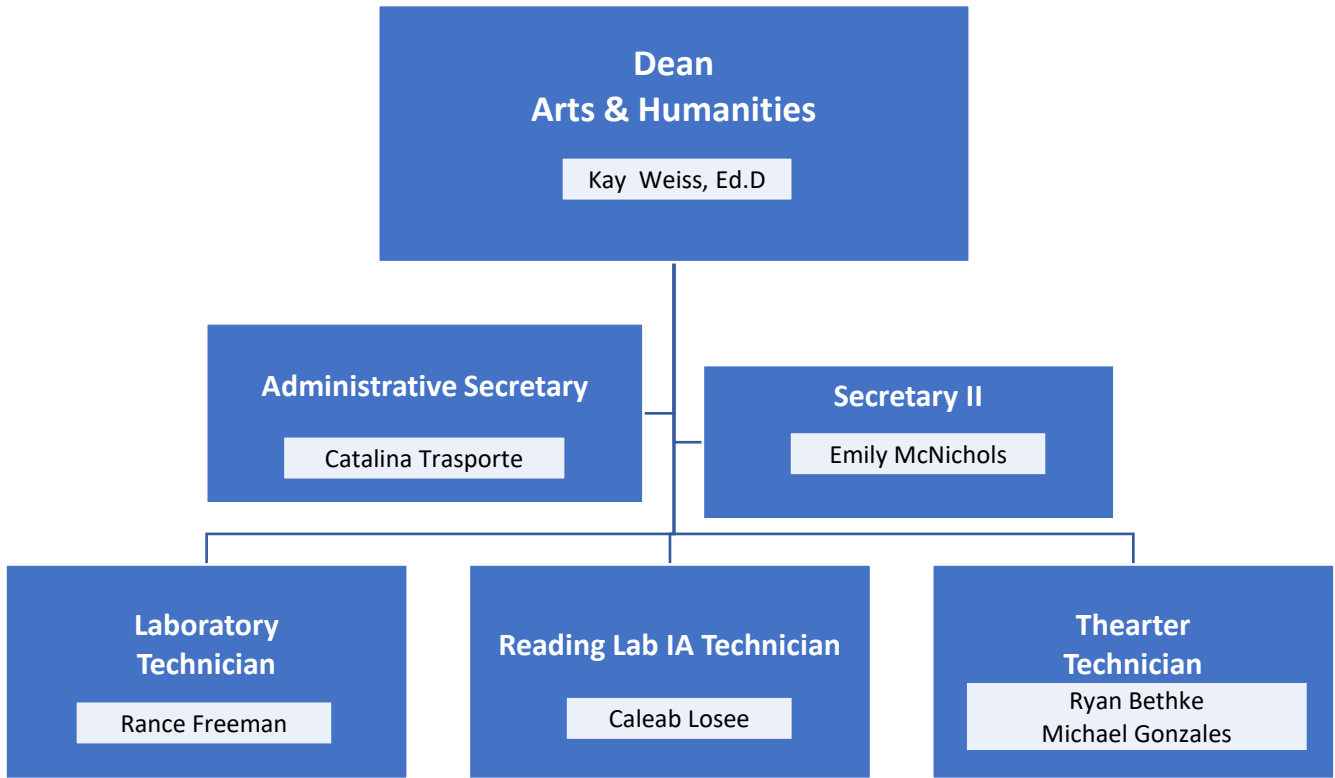

**Technology Support Specialist I**

Jonathan Flaa  
Manuel Rosales  
Vacant

**Dean  
Arts & Humanities**

Kay Weiss, Ed.D

**Faculty Chairs**

Mandi Batalo  
Leticia Hector  
Diane Hunter  
Kimberly Jefferson  
Jose Recinos  
Matie Scully