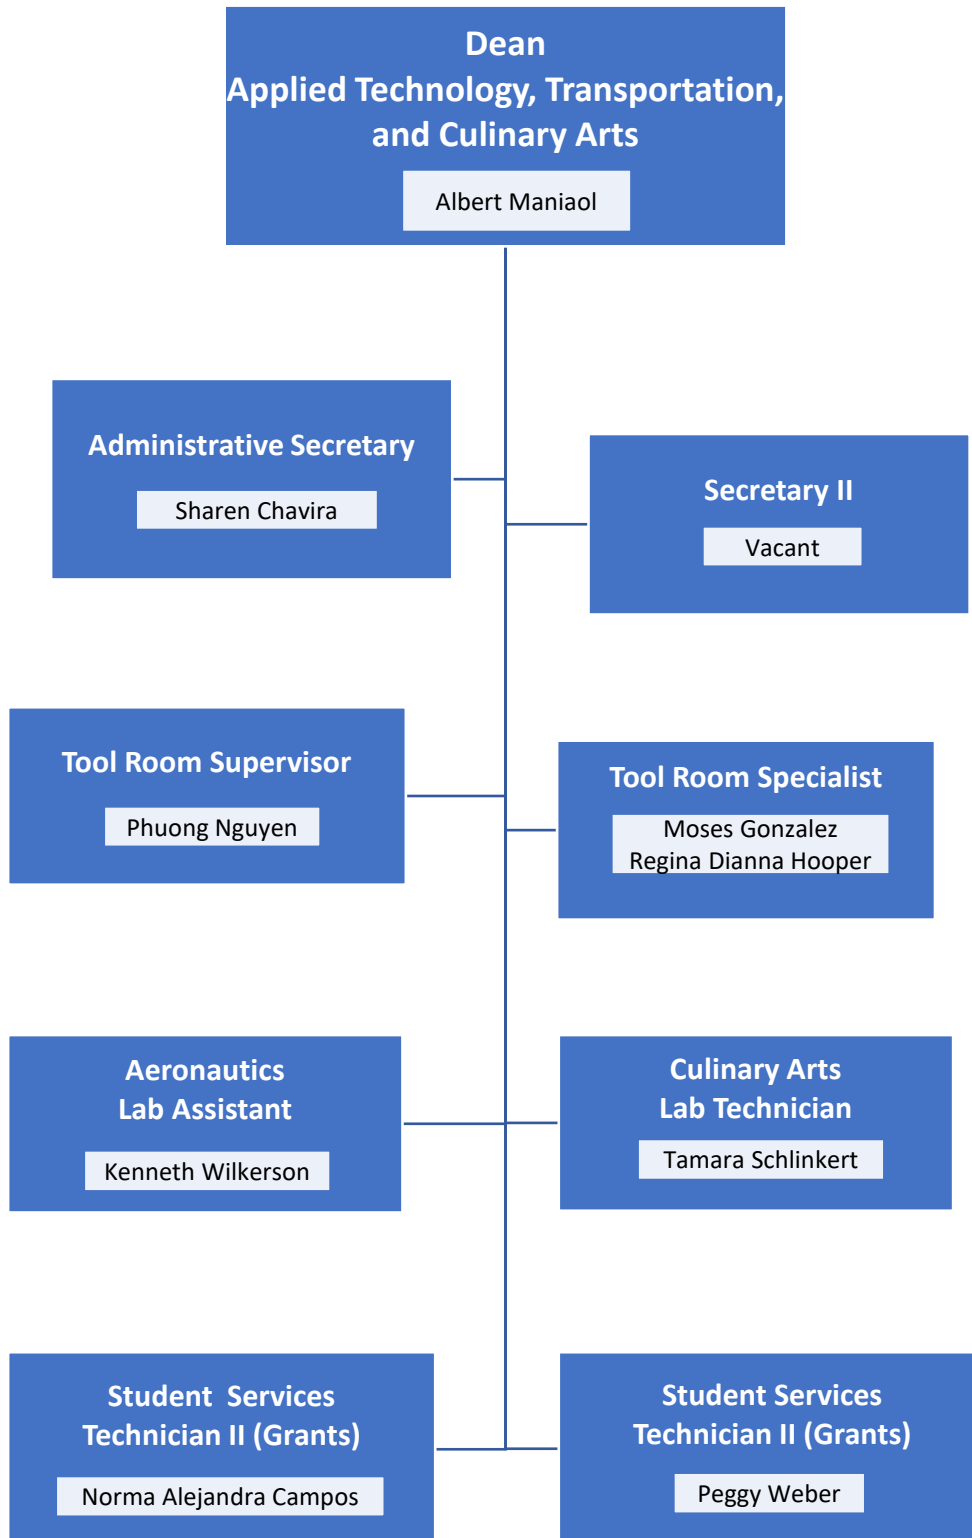

**Technology Support Specialist I**

Jonathan Flaa  
Manuel Rosales  
Vacant

**Dean  
Arts & Humanities**

Kay Weiss, Ed.D

**Faculty Chairs**

Mandi Batalo  
Leticia Hector  
Diane Hunter  
Kimberly Jefferson  
Jose Recinos  
Matie Scully