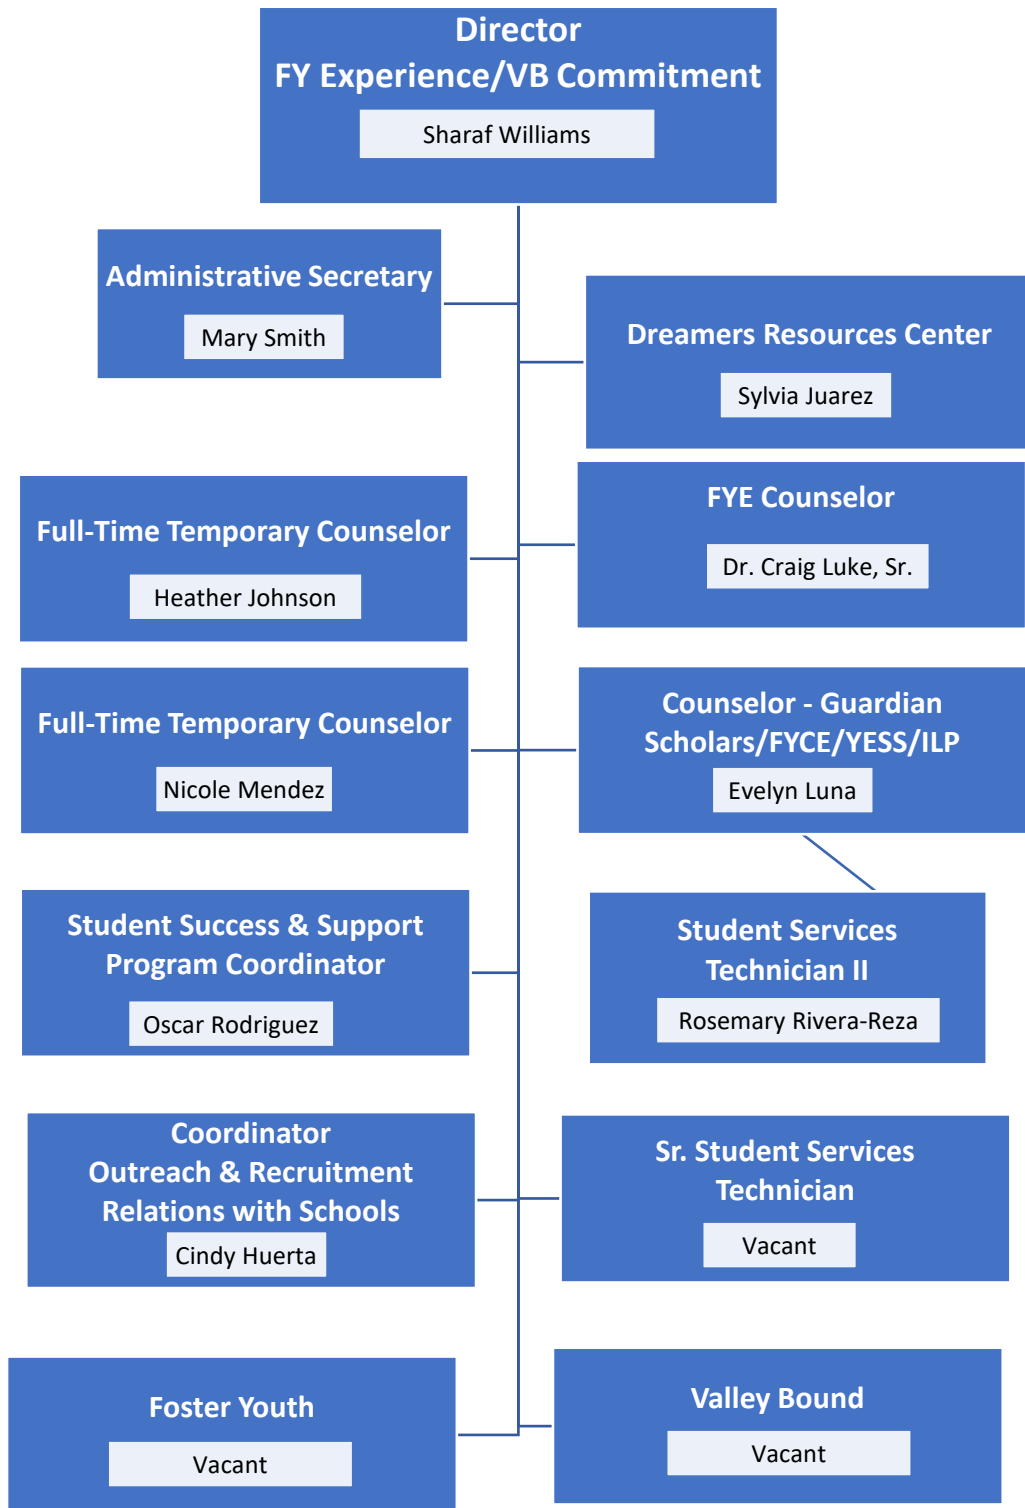

**Faculty**

Kellie Barnett  
Quincy Brewer  
Anthony Blacksher  
Jeffrey Demsky  
Edward Gomez  
Kristin Hauge  
Lisa Henkle  
Patricia Holder  
Amy Jennings  
Kenneth Lawler  
Michael Levine  
Brandy Nelson  
Michael Powell  
Christina Torres  
Jason Vandiver

**Coordinator (Faculty)  
STAR Program/TRIO**

Deanne Rabon

**Secretary I**

Raina Okray  
(Secretary II working out of  
class)