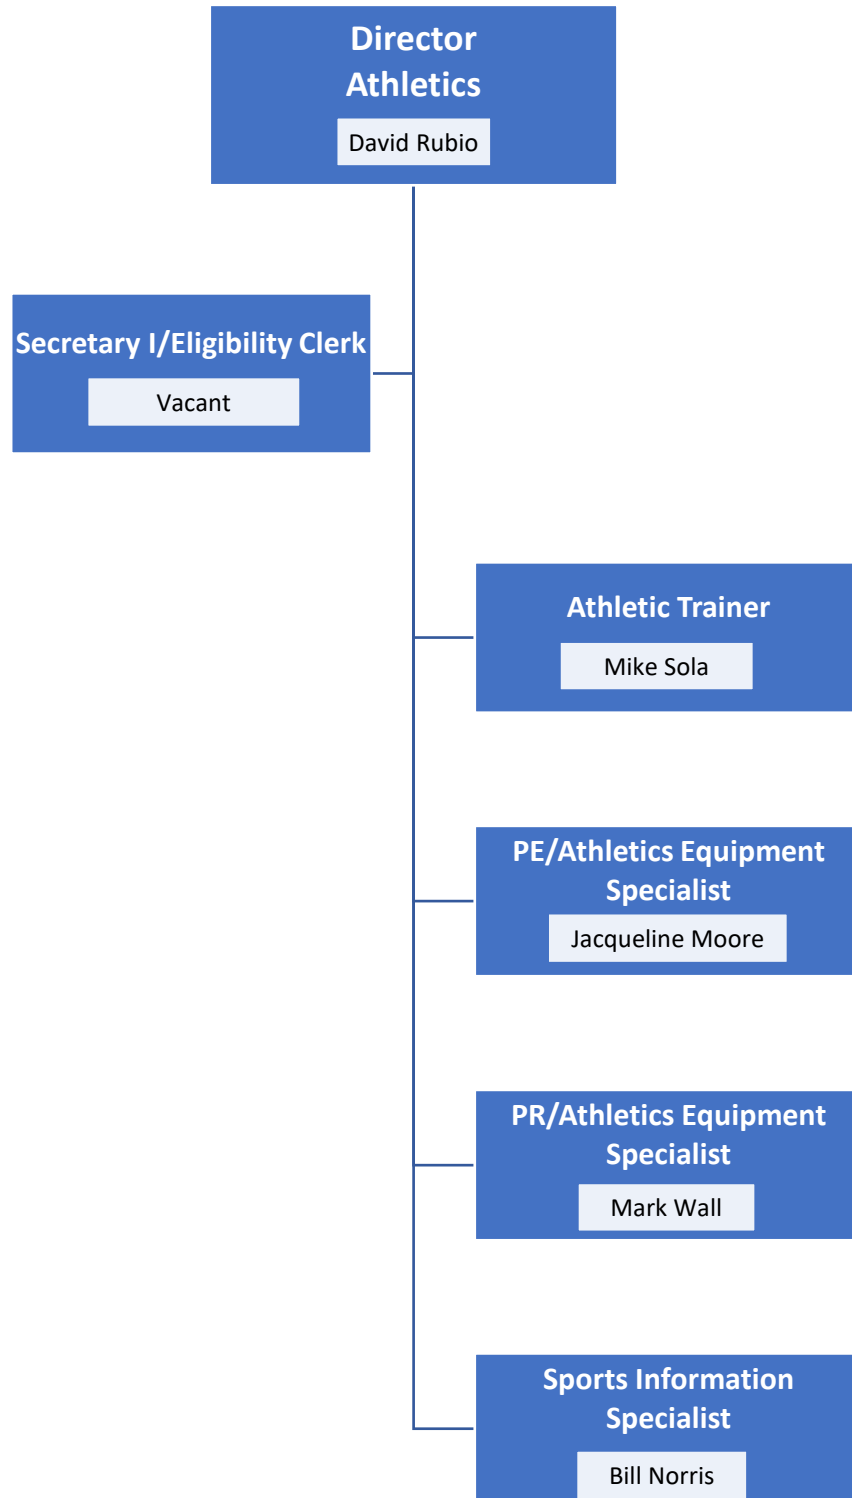

**Dean  
Mathematics, Business & Computer Technology**

Stephanie Briggs, Ph.D (Interim)

**Administrative Secretary**

Melissa Heredia  
Vivian Marquez

**Grant Project Director  
HSI Stem Pass Go**

Vacant

**Dean**  
**Social Sciences, Human Development, and Physical Education**