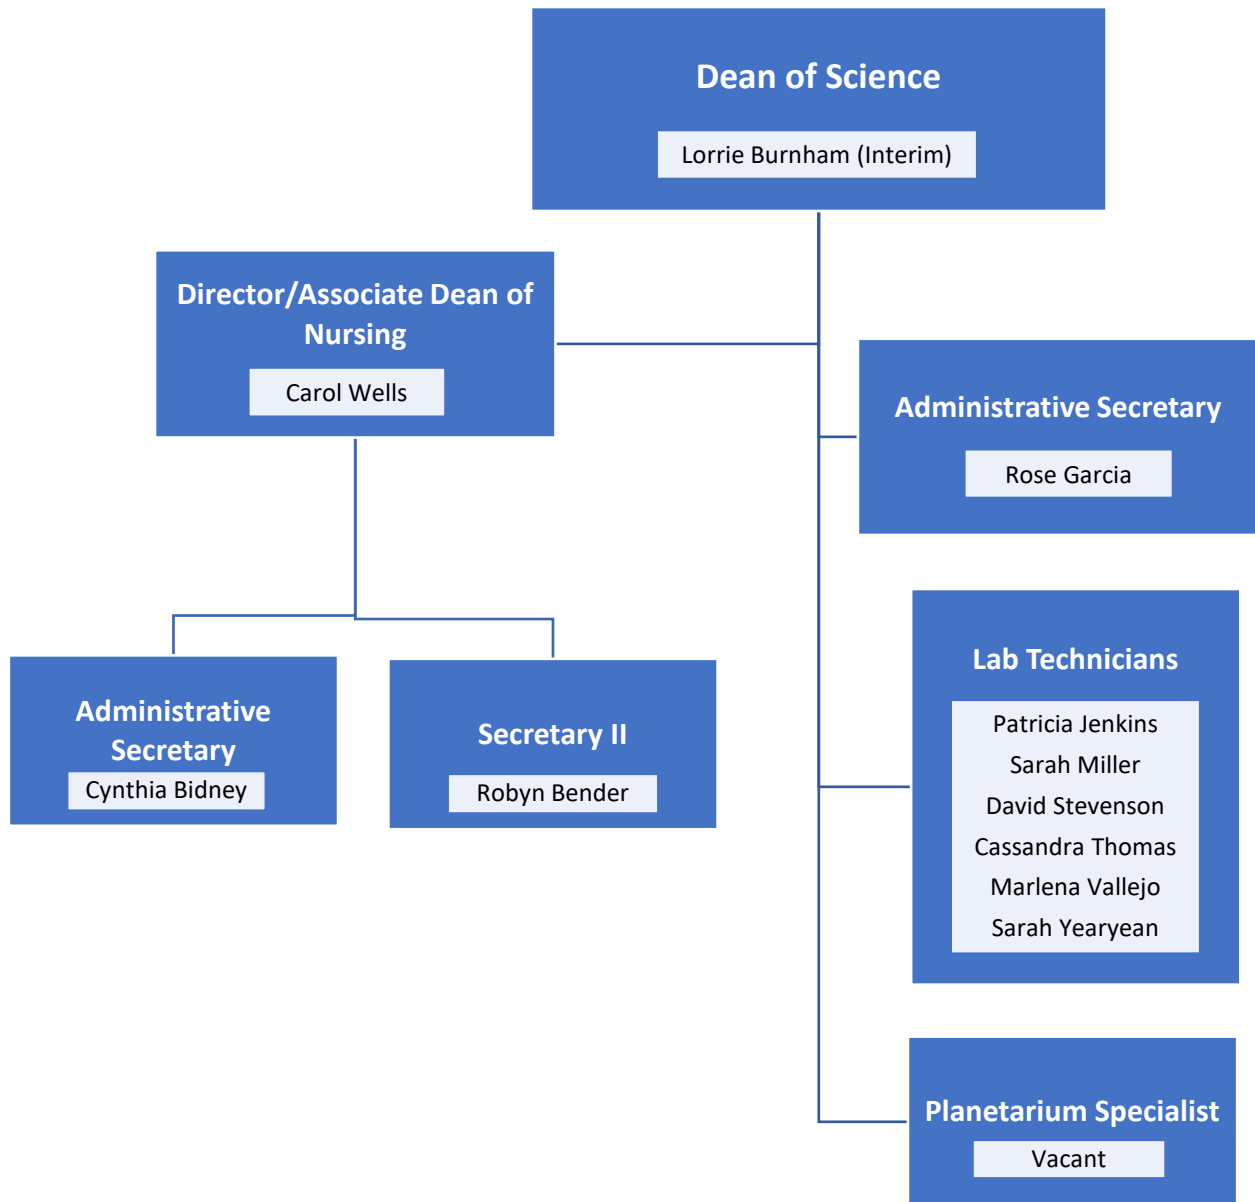

**Dean  
Mathematics, Business & Computer Technology**

Stephanie Briggs, Ph.D (Interim)

**Administrative Secretary**

Melissa Heredia  
Vivian Marquez

**Grant Project Director  
HSI Stem Pass Go**

Vacant

**Dean**  
**Social Sciences, Human Development, and Physical Education**

**Coordinator (Faculty)  
STAR Program/TRIO**

Deanne Rabon

**Secretary I**

Raina Okray  
(Secretary II working out of  
class)