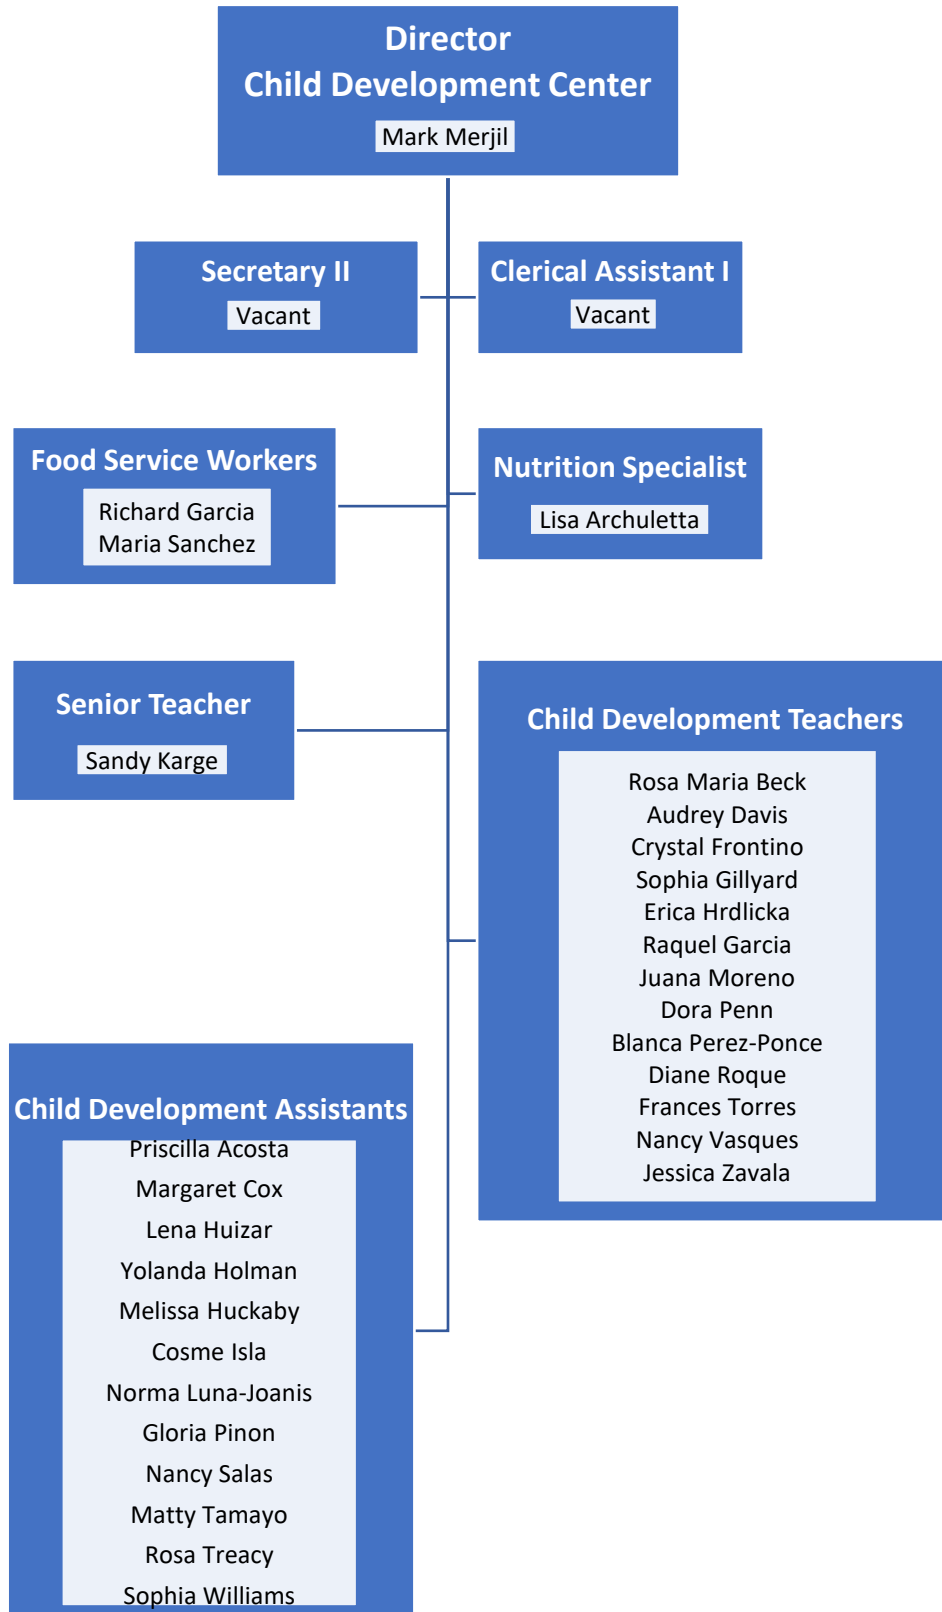

**Dean  
Mathematics, Business & Computer Technology**

Stephanie Briggs, Ph.D (Interim)

**Administrative Secretary**

Melissa Heredia  
Vivian Marquez

**Grant Project Director  
HSI Stem Pass Go**

Vacant

**Dean**  
**Social Sciences, Human Development, and Physical Education**