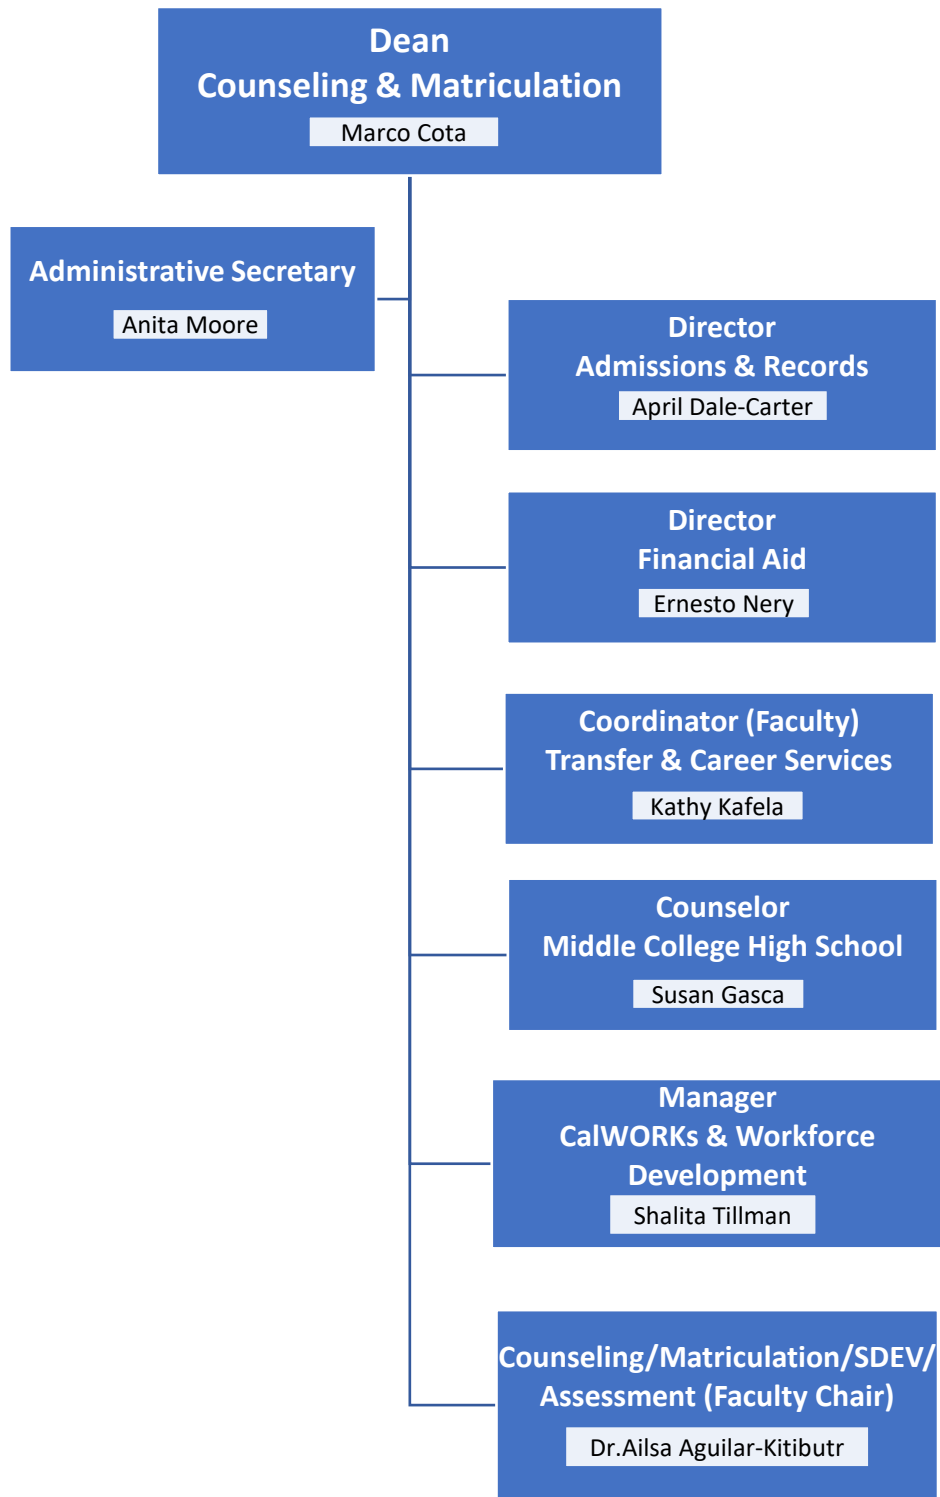

Wallace Johnson, Ed.D

**Faculty Chairs**

Kathy Adams  
John Banola  
Patrick Buckley  
Colleen Calderon  
James Dulgeroff  
Riase Jakpor  
Melissa King  
Denise Knight  
Leonard Lopez  
Melinda Moneymaker  
Sandra Moore  
Romana Pires

**Coordinator (Faculty)  
STAR Program/TRIO**

Deanne Rabon

**Secretary I**

Raina Okray  
(Secretary II working out of  
class)