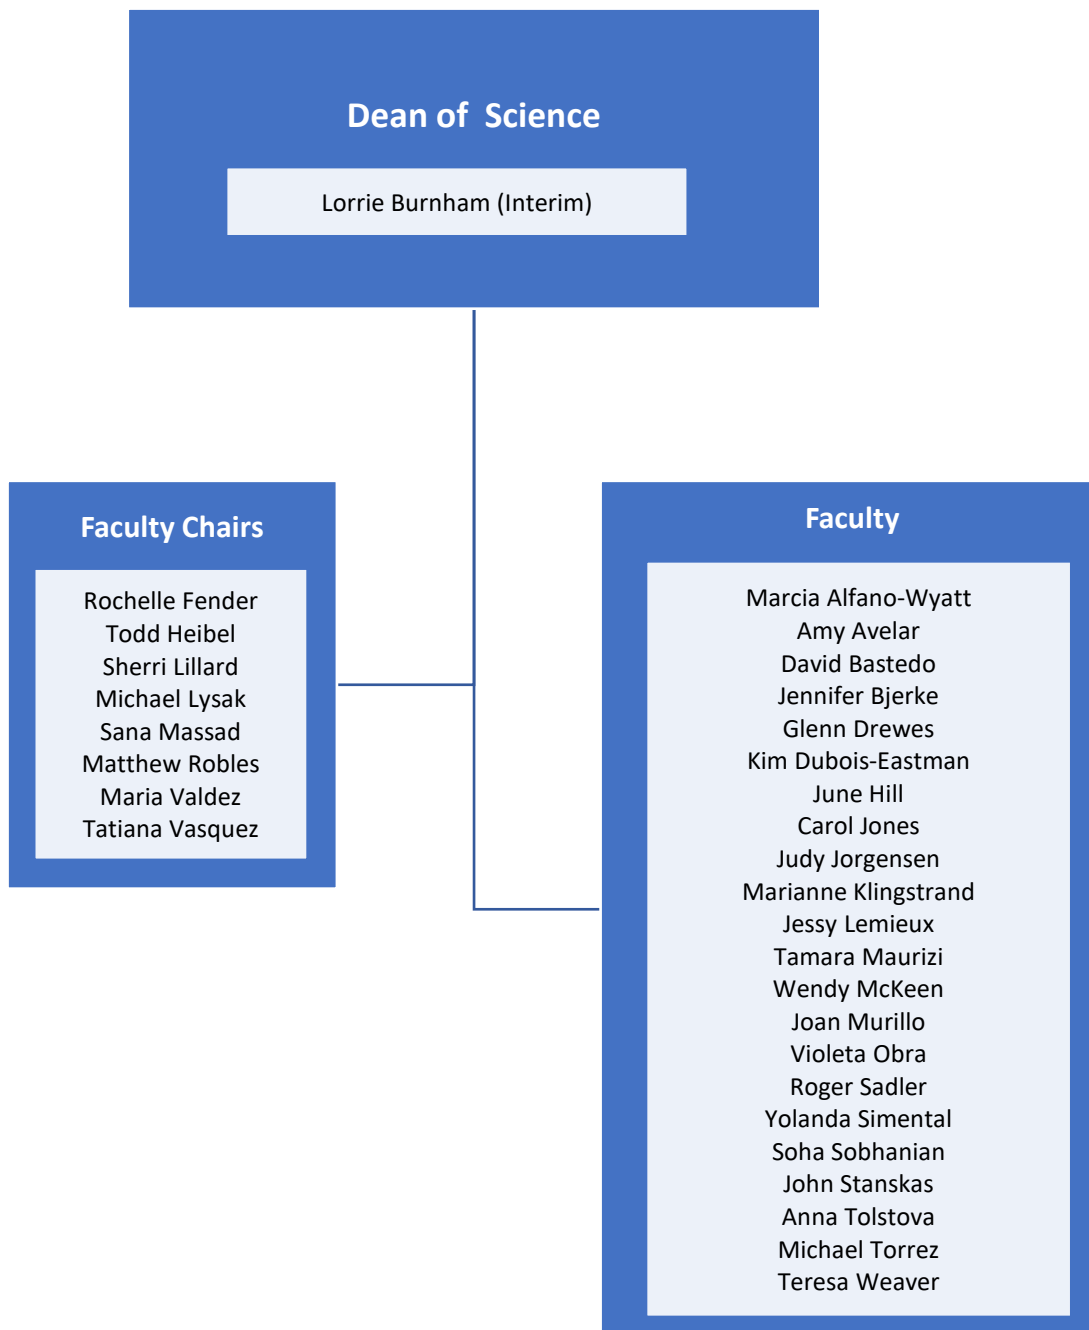

**Dean  
Mathematics, Business & Computer Technology**

Stephanie Briggs, Ph.D (Interim)

**Administrative Secretary**

Melissa Heredia  
Vivian Marquez

**Grant Project Director  
HSI Stem Pass Go**

Vacant

**Dean**  
**Social Sciences, Human Development, and Physical Education**

Wallace Johnson, Ed.D

**Faculty Chairs**

Kathy Adams  
John Banola  
Patrick Buckley  
Colleen Calderon  
James Dulgeroff  
Riase Jakpor  
Melissa King  
Denise Knight  
Leonard Lopez  
Melinda Moneymaker  
Sandra Moore  
Romana Pires