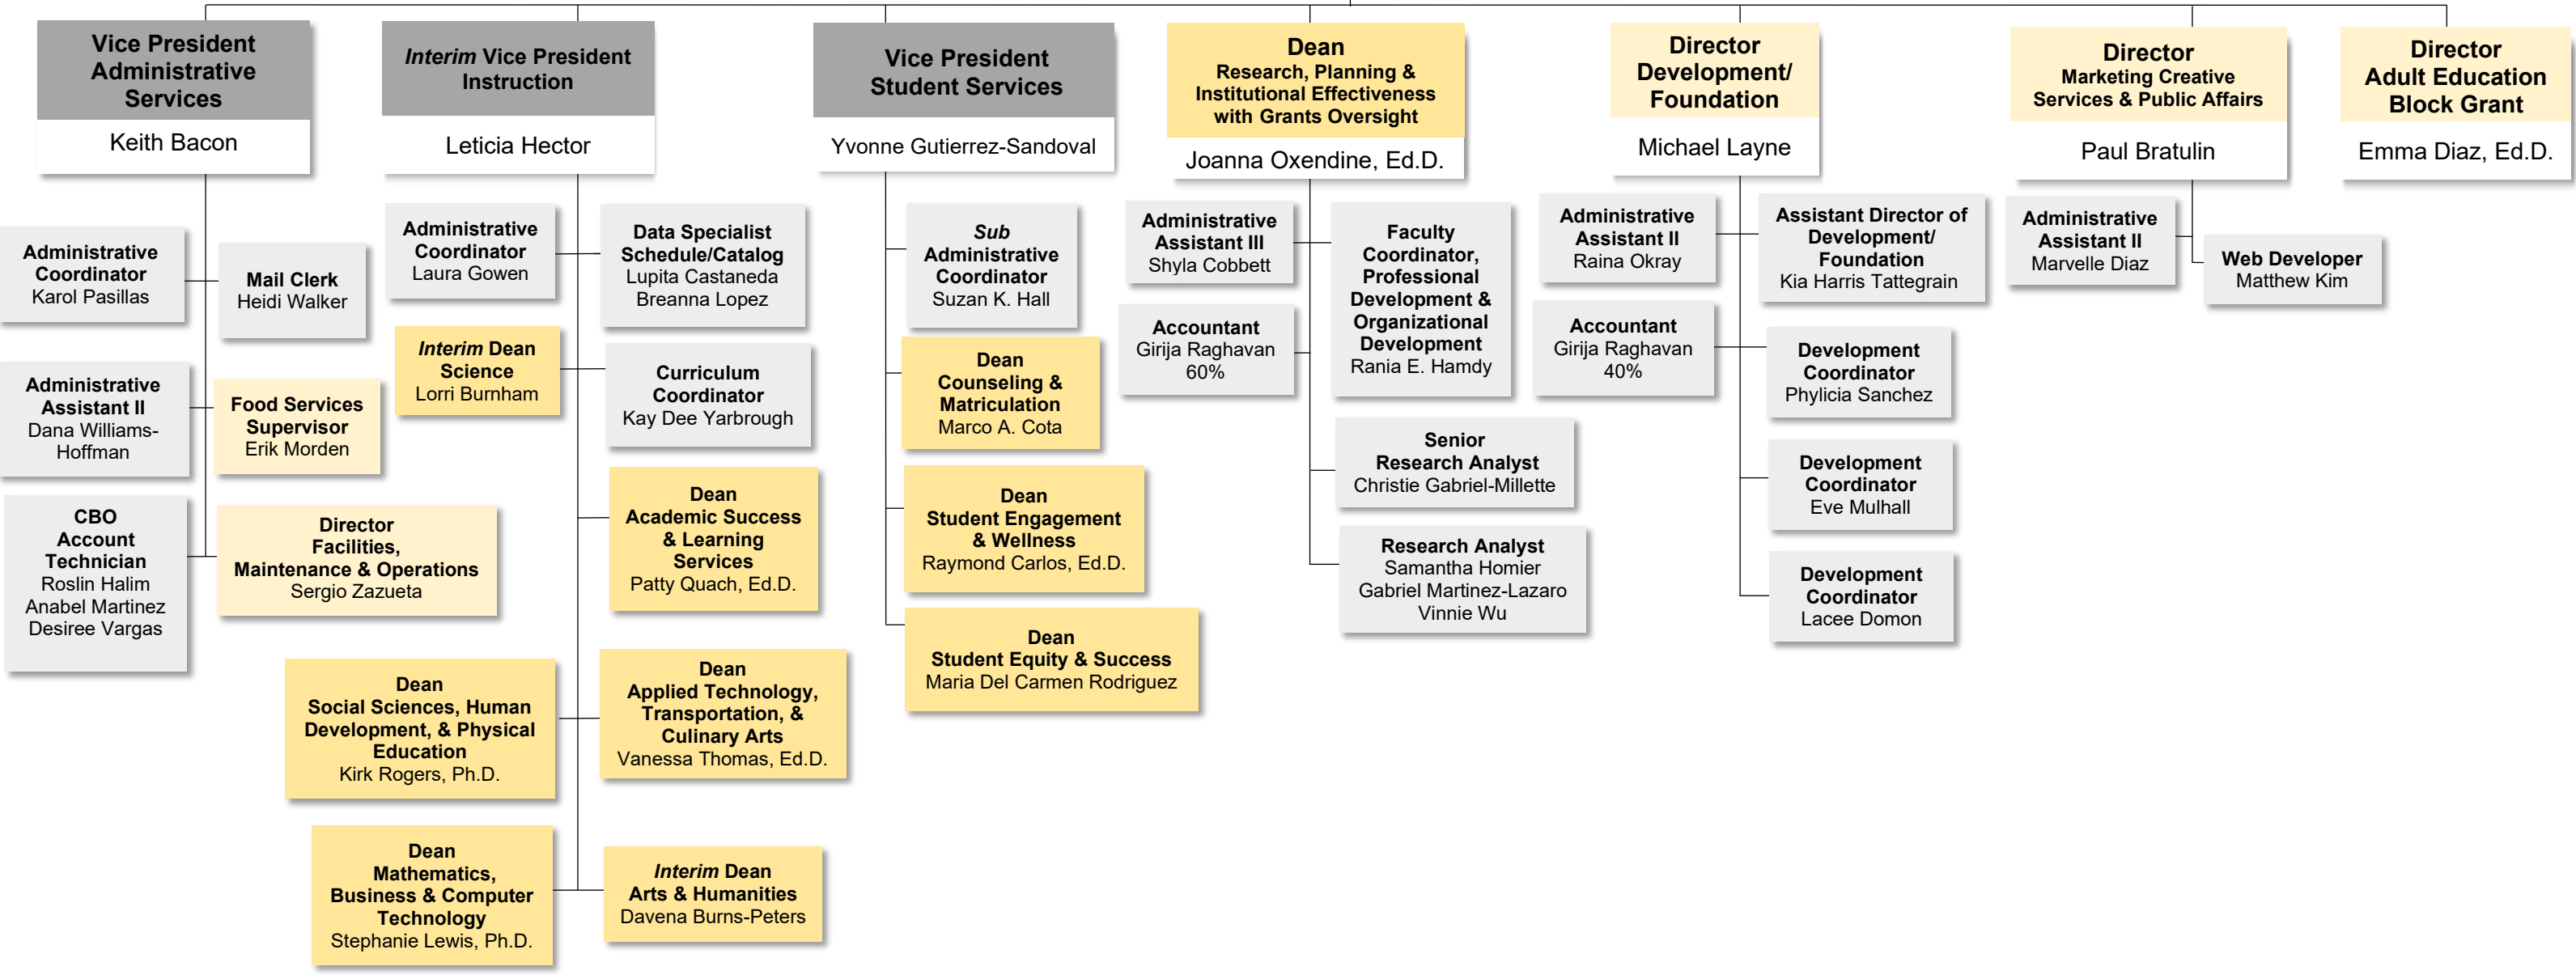

San Bernardino Valley College

Executive (Confidential) Assistant
Jesse Neimeyer-Romero, Ed.D.

College President
Gilbert J. Contreras, Ph.D.

Administrative Assistant II
Noel Arciero

San Bernardino Valley College

Administrative Coordinator
Laura Gowen

Interim Vice President Instruction
Leticia Hector

Interim Vice President Instruction
Leticia Hector

Dean Mathematics, Business, & Computer Technology
Stephanie Lewis, Ph.D.