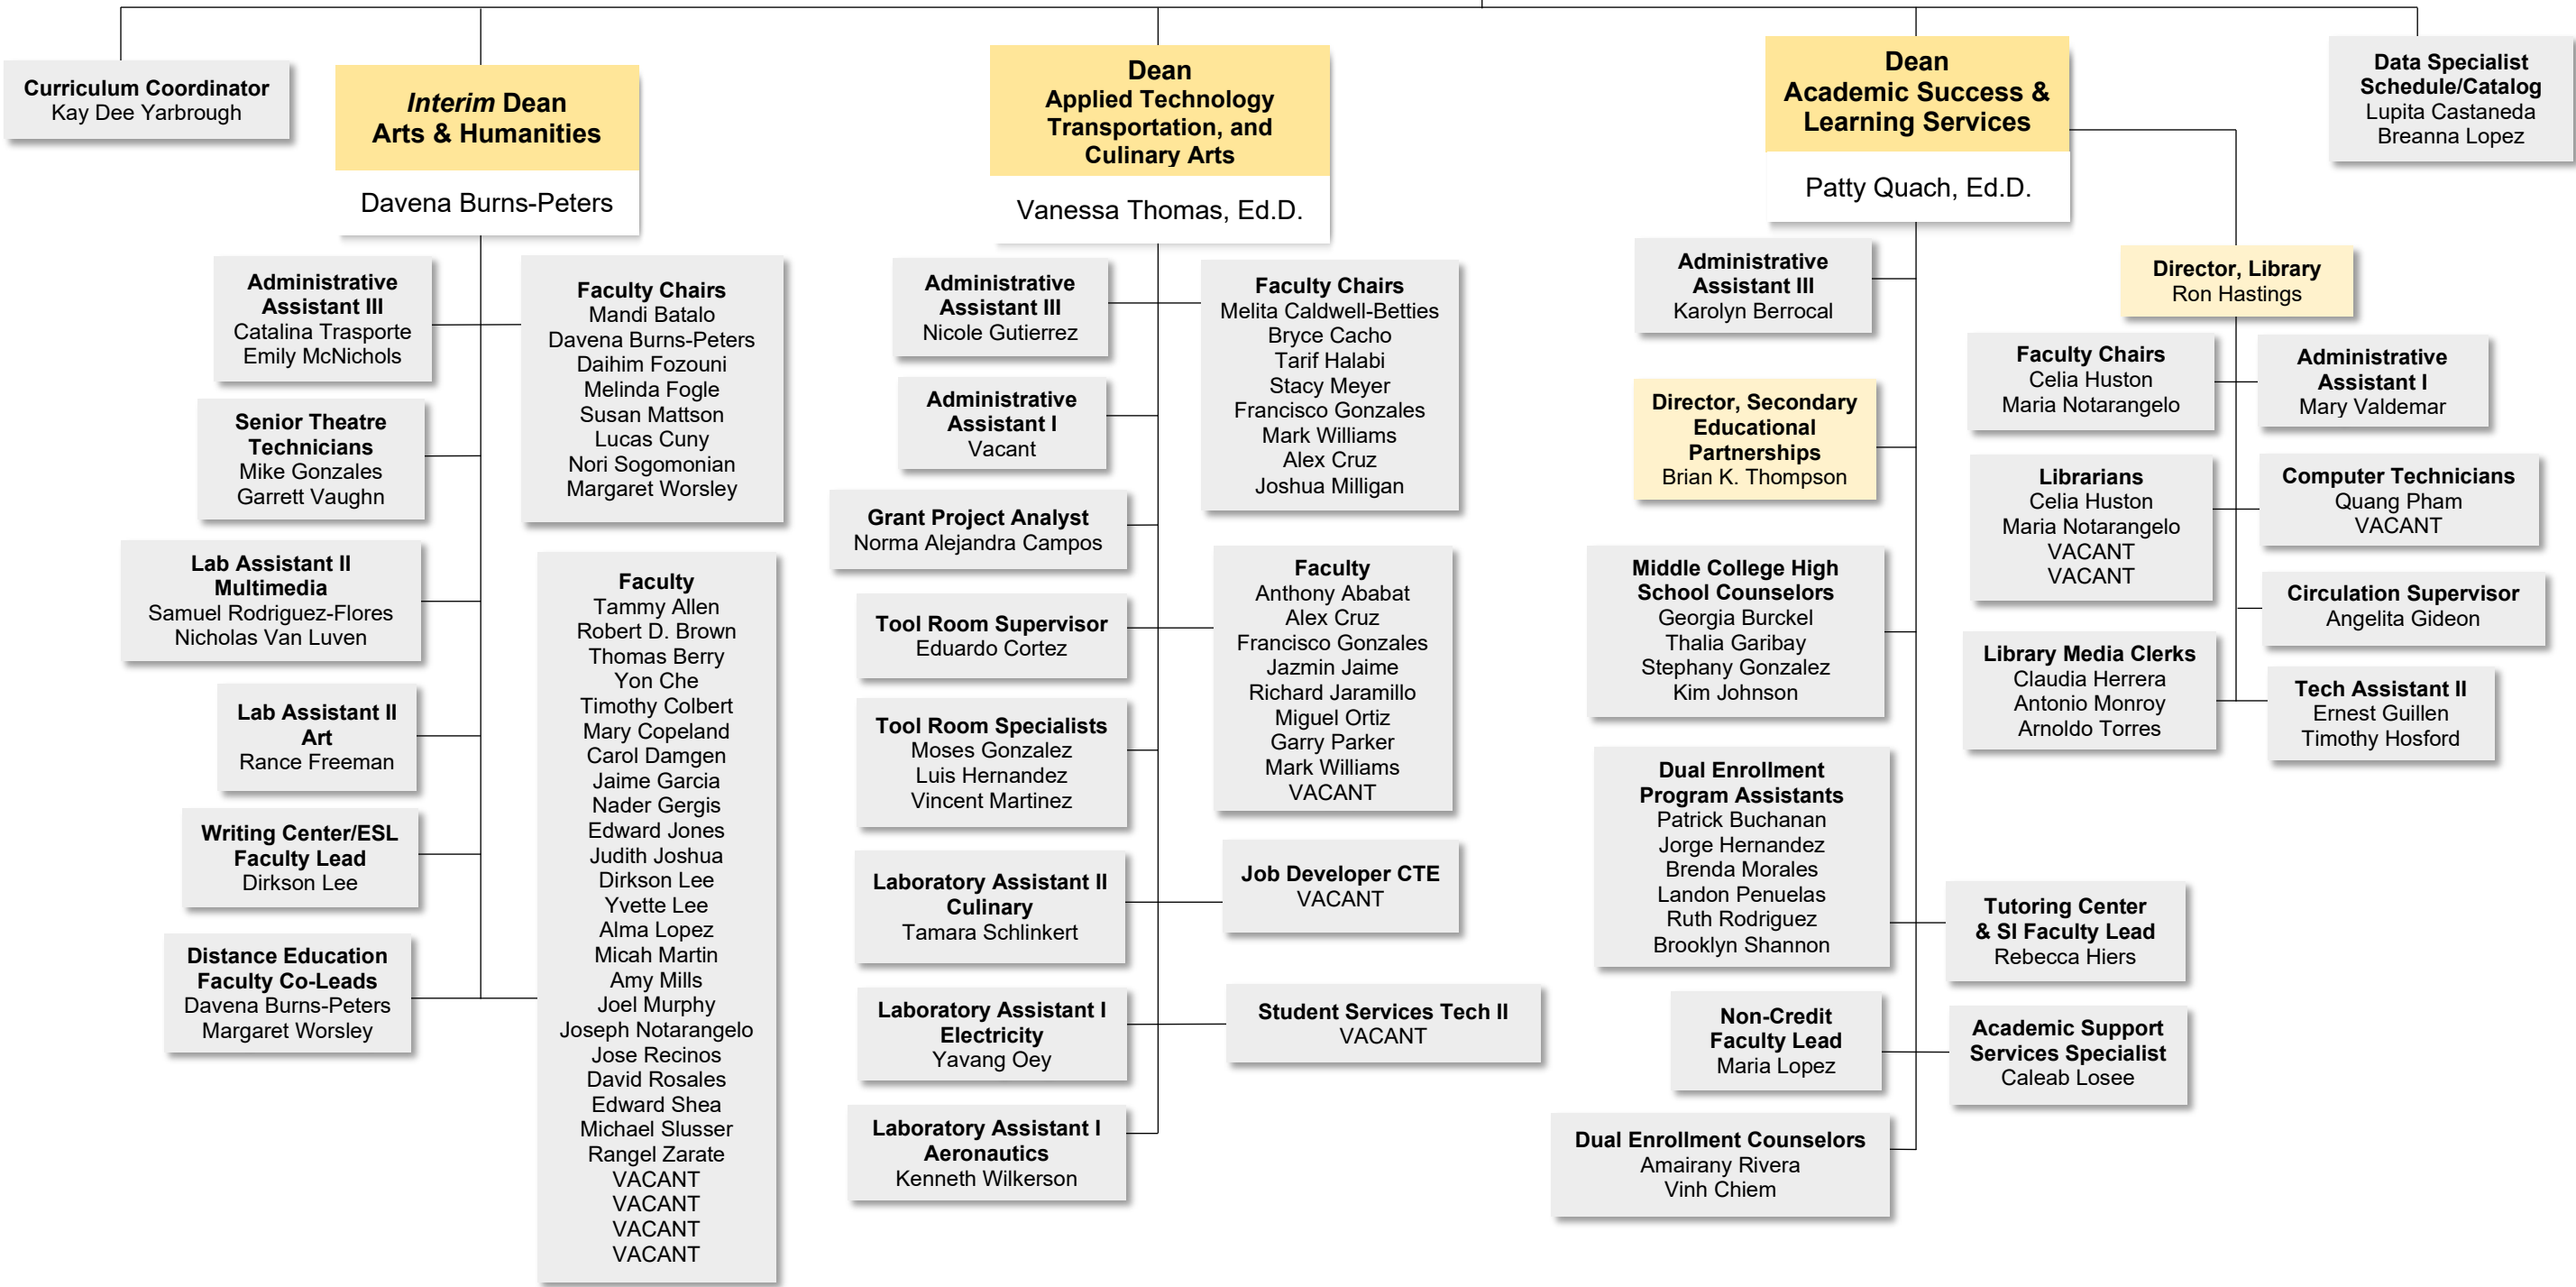

San Bernardino Valley College

Executive (Confidential) Assistant
Jesse Neimeyer-Romero, Ed.D.

College President
Gilbert J. Contreras, Ph.D.

Administrative Assistant II
Noel Arciero

San Bernardino Valley College

Administrative Coordinator
Laura Gowen

Interim Vice President Instruction
Leticia Hector

Interim Vice President Instruction
Leticia Hector

Dean Mathematics, Business, & Computer Technology
Stephanie Lewis, Ph.D.